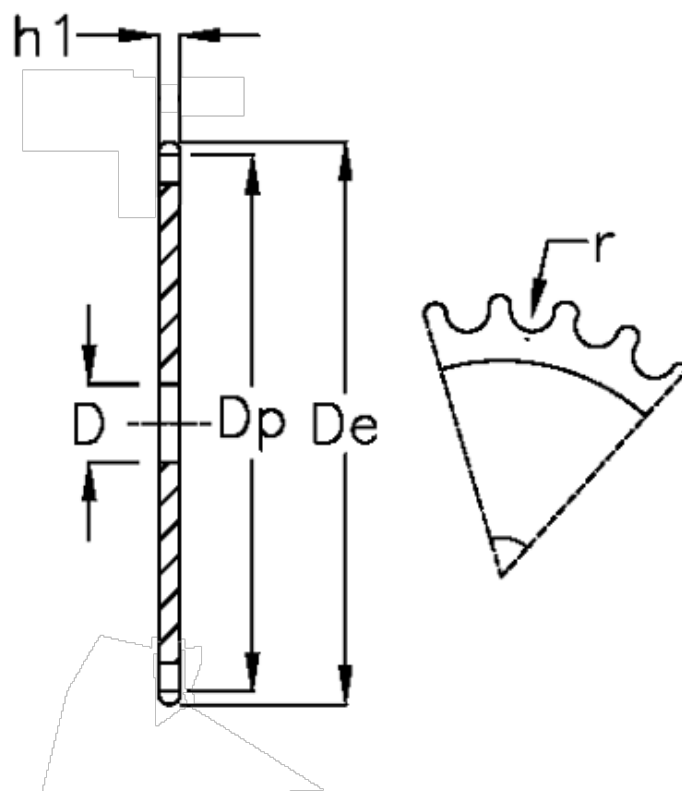

Article number: 616021006072

Description: Plate wheel 10 B-1 Z=72 simplex

Measures

C	= 2
D	= 25
De	= 371.9
Dp	= 363.95
For chain size	= 5/8 x 3/8
For chain type	= 10 B-1
h1	= 9.1
Number of teeth	= 72

r = 10.16